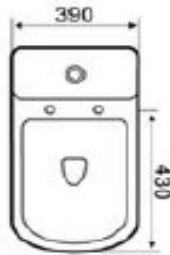

ONE-PIECE TOILETS - REF.: A/907942-T1
(bacia e a caixa de descarga - fundidas em uma única peça)

612