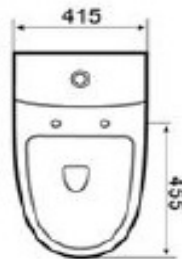

ONE-PIECE TOILETS - REF.: A/907942-T1
(bacia e a caixa de descarga - fundidas em uma única peça)

612

646

679