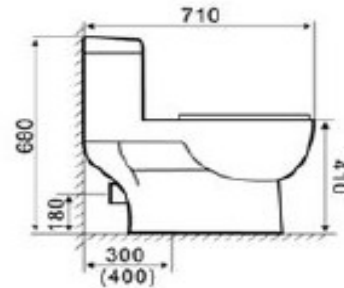

ONE-PIECE TOILETS - REF.: A/907942-T1
(bacia e a caixa de descarga - fundidas em uma única peça)

612

646

679