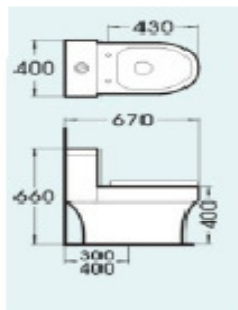

8035

Washdown One-piece Closet
(P-trap) Size:720x380x640mm
S-trap, drainage
space:200\300\400mm
P-trap, drainage space:180mm

8038

Size:700x380x790mm
S-trap, drainage
space:300\400mm

8039

Size:770x350x690mm,
S-trap,drainage
space:300\400mm

8040

Size:710x365x780mm
S-trap,drainage
space:300\400mm

8045

Size:750x370x790mm
S-trap,drainage
space:300\400mm

8050

Size:750x390x710mm

modelo 685

670X350X760

696

8047A

8047B

8047C

Siphonic jet One-piece closet Size:720x415x710mm, S-trap, Vitreous Sanitary Wares

drainage space:300\400mm

LINHA COM CAIXA EMBUTIDA NA PAREDE

	883	550*350*355
	929	535*365*370
	998	530*380*390
	885	560*360*320
	886	540*350*390
	CISTERN C880	510*130*1140mm
	F001	530*380*350
	F002	600*380*290