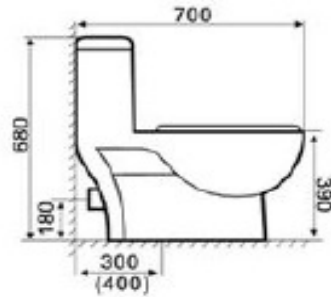

ONE-PIECE TOILETS - REF.: A/907942-T1
(bacia e a caixa de descarga - fundidas em uma única peça)

612