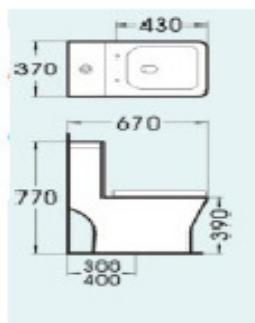

693

694

696

8047A

8047B

8047C

Siphonic jet One-piece closet Size:720x415x710mm, S-trap, Vitreous Sanitary Wares

drainage space:300\400mm