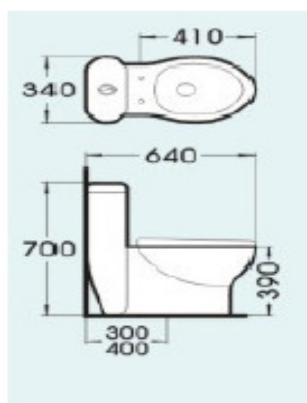

8035

Washdown One-piece Closet
(P-trap) Size:720x380x640mm
S-trap, drainage
space:200\300\400mm
P-trap, drainage space:180mm

8038

Size:700x380x790mm
S-trap, drainage
space:300\400mm

8039

Size:770x350x690mm,
S-trap,drainage
space:300\400mm

8040

Size:710x365x780mm
S-trap,drainage
space:300\400mm

8045

Size:750x370x790mm
S-trap,drainage
space:300\400mm

8050

Size:750x390x710mm

modelo 685

670X350X760

655

671

658

659

674

688

693

694

696

8047A

8047B

8047C

Siphonic jet One-piece closet Size:720x415x710mm, S-trap, Vitreous Sanitary Wares

drainage space:300\400mm

LINHA COM CAIXA EMBUTIDA NA PAREDE

	883	550*350*355
	929	535*365*370
	998	530*380*390
	885	560*360*320
	886	540*350*390
	CISTERN C880	510*130*1140mm
	F001	530*380*350
	F002	600*380*290