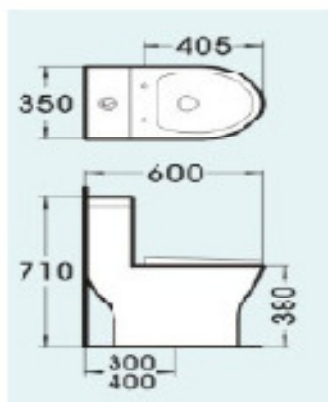

8035

Washdown One-piece Closet
(P-trap) Size:720x380x640mm
S-trap, drainage
space:200\300\400mm
P-trap, drainage space:180mm

8038

Size:700x380x790mm
S-trap, drainage
space:300\400mm

8039

Size:770x350x690mm,
S-trap,drainage
space:300\400mm

8040

Size:710x365x780mm
S-trap,drainage
space:300\400mm

8045

Size:750x370x790mm
S-trap,drainage
space:300\400mm

8050

Size:750x390x710mm

modelo 685

670X350X760

655

671

658

659

674

688

693

694

696

8047A

8047B

8047C

Siphonic jet One-piece closet Size:720x415x710mm, S-trap, Vitreous Sanitary Wares

drainage space:300\400mm

LINHA COM CAIXA EMBUTIDA NA PAREDE

	883	550*350*355
	929	535*365*370
	998	530*380*390
	885	560*360*320
	886	540*350*390
	CISTERN C880	510*130*1140mm
	F001	530*380*350
	F002	600*380*290