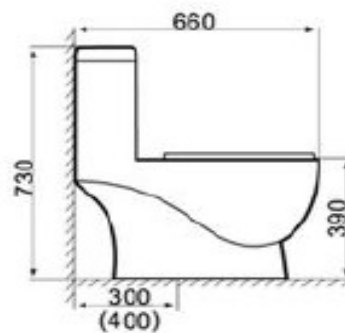

ONE-PIECE TOILETS - REF.: A/907942-T1
(bacia e a caixa de descarga - fundidas em uma única peça)

612

646

679