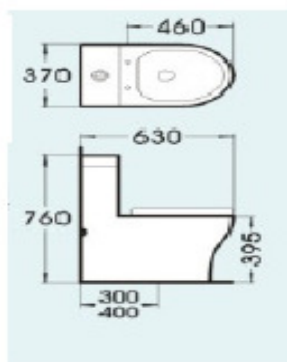

8035

Washdown One-piece Closet
(P-trap) Size:720x380x640mm
S-trap, drainage
space:200\300\400mm
P-trap, drainage space:180mm

8038

Size:700x380x790mm
S-trap, drainage
space:300\400mm

8039

Size:770x350x690mm,
S-trap,drainage
space:300\400mm

8040

Size:710x365x780mm
S-trap,drainage
space:300\400mm

8045

Size:750x370x790mm
S-trap,drainage
space:300\400mm

8050

Size:750x390x710mm

modelo 685

670X350X760

696

8047A

8047B

8047C

Siphonic jet One-piece closet Size:720x415x710mm, S-trap, Vitreous Sanitary Wares

drainage space:300\400mm

LINHA COM CAIXA EMBUTIDA NA PAREDE

	883	550*350*355
	929	535*365*370
	998	530*380*390
	885	560*360*320
	886	540*350*390
	CISTERN C880	510*130*1140mm
	F001	530*380*350
	F002	600*380*290