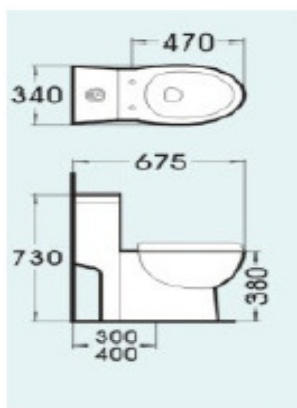

8035

Washdown One-piece Closet
(P-trap) Size:720x380x640mm
S-trap, drainage
space:200\300\400mm
P-trap, drainage space:180mm

8038

Size:700x380x790mm
S-trap, drainage
space:300\400mm

8039

Size:770x350x690mm,
S-trap,drainage
space:300\400mm

8040

Size:710x365x780mm
S-trap,drainage
space:300\400mm

8045

Size:750x370x790mm
S-trap,drainage
space:300\400mm

8050

Size:750x390x710mm

modelo 685

670X350X760

655

671

658

659

674

688

693

694

696

8047A

8047B

8047C

Siphonic jet One-piece closet Size:720x415x710mm, S-trap, Vitreous Sanitary Wares

drainage space:300\400mm

LINHA COM CAIXA EMBUTIDA NA PAREDE

	883	550*350*355
	929	535*365*370
	998	530*380*390
	885	560*360*320
	886	540*350*390
	CISTERN C880	510*130*1140mm
	F001	530*380*350
	F002	600*380*290