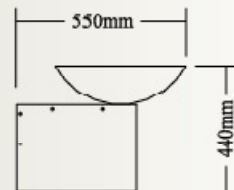

Item No. 4404C

Bowl code: **AG0204C**

Ensemble: W420 x L530 x H490 mm

Item No. M3500

Ensemble: W585 x L900 mm

Item No. M2800

Ensemble: ϕ 660 mm

*Different match makes
you more than
different.*

Item No. 4504

Bowl code: **AG0204**

Ensemble: W500 x L520 x H265 mm

Item No. 48H02

Bowl code: **AG0202**

Ensemble: W420 x L550 x H440 mm

*The 3 horizontal bars are adjustable,
also comes 3 different dimensions
in this product.*