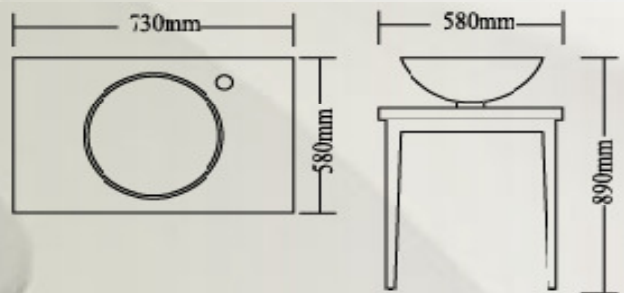

Ensemble: W600 x L500 x H480 mm

Item No. 6102

Bowl code: **AG0202**

Ensemble: W600 x L560 x H450 mm

Item No. 6104

Bowl code: **AG0204**

Ensemble: W600 x L560 x H450 mm

Item No. M2800

Ensemble: ϕ 660 mm

Item No. 99F0214

Bowl code: **AG0214**

Ensemble: W500 x L500 x H880 mm

Item No. M9012

Ensemble:
W545 x L128 x H745 mm

Item No. 97F0203C

Bowl code: **AG0203C**

Ensemble: W300 x L520 x H910 mm

Item No. 98F0206

Bowl code: **AG0206**

Ensemble: W800 x L520 x H910 mm

Item No. 91F51

Ensemble: W730 x L580 x H890 mm

Item No. 91F0204-1

Bowl code: **AG0204-1**