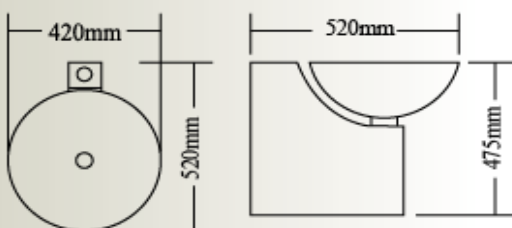

Ensemble: W700 x L600 x H450 mm

Item No. AS6003

Ensemble: W600 x L560 x H450 mm

High quality in every set is over your expectations.

Item No. AS6402

Ensemble: W730 x L450 x H165 mm

Item No. AS52

Ensemble: W405 x L515 x H302 mm

Stainless material keeps it bright and clean.

Item No. AS55

Ensemble: W455 x L455 x H145 mm

Item No. AS49

Ensemble: W420 x L520 x H475 mm

Item No. M2704
 Ensemble: ϕ 660 mm

Item No. 6713-P15
 Bowl code: **P15**
 Ensemble: W785 x L535 x H865 mm