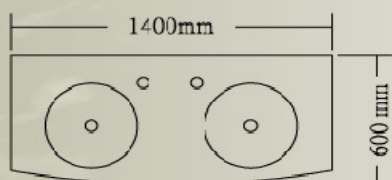

Item No. 1400

Ensemble: W1400 x L600 x H450 mm