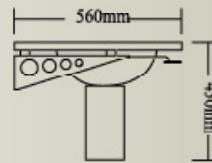

Item No. 5604C

Ensemble: W560 x L560 x H450 mm