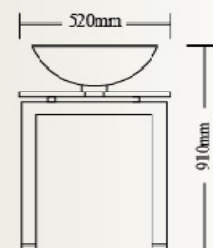

Ensemble: W600 x L500 x H480 mm

Item No. 6102

Bowl code: **AG0202**

Ensemble: W600 x L560 x H450 mm

Item No. 6104

Bowl code: **AG0204**

Ensemble: W600 x L560 x H450 mm

Item No. M2800

Ensemble: ϕ 660 mm

Item No. 99F0214

Bowl code: **AG0214**

Ensemble: W500 x L500 x H880 mm

Item No. M9012

Ensemble:
W545 x L128 x H745 mm

Item No. 97F0203C

Bowl code: **AG0203C**

Ensemble: W300 x L520 x H910 mm

Item No. 98F0206

Bowl code: **AG0206**

Ensemble: W800 x L520 x H910 mm

Item No. 91F51

Ensemble: W730 x L580 x H890 mm

Item No. 91F0204-1

Bowl code: **AG0204-1**