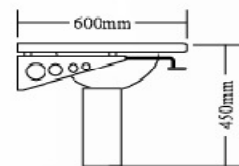

Item No. 7202

Ensemble: W700 x L600 x H450 mm