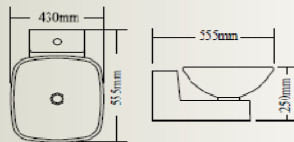

Bowl code: **AG0400**

Ensemble: W430 x L555 x H250 mm

*Synthetic marble makes it
solid and steady.*

Item No. 540201

Bowl code: **AG0201**

Ensemble: W420 x L555 x H250 mm

Item No. 48H14

Bowl code: **AG0214**