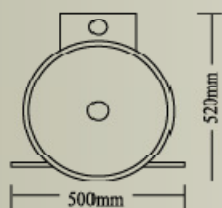

Bowl code: **AG0204-7**

Ensemble: W420 x L440 x H440 mm

Item No. 4804-6

Bowl code: **AG0204-6**

Ensemble: W420 x L440 x H440 mm

Item No. 4808

Bowl code: **AG0208**

Ensemble: W420 x L440 x H440 mm

Item No. 4404C

Bowl code: **AG0204C**

Ensemble: W420 x L530 x H490 mm

Item No. M3500

Ensemble: W585 x L900 mm

Item No. M2800

Ensemble: ϕ 660 mm

*Different match makes
you more than
different.*

Item No. 4504

Bowl code: **AG0204**

Ensemble: W500 x L520 x H265 mm

Item No. 48H02

Bowl code: **AG0202**

Ensemble: W420 x L550 x H440 mm

*The 3 horizontal bars are adjustable,
also comes 3 different dimensions
in this product.*