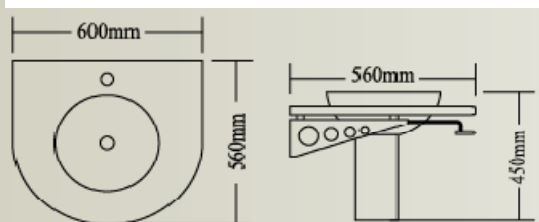

Ensemble: W600 x L585 mm

Item No. 1400

Ensemble: W1400 x L600 x H450 mm

Item No. 530204

Bowl code: **AG0204**

Ensemble: W520 x L530 x H875 mm

Item No. 1203 Serial

Ensemble: W1200 x L560 x H490 mm

Item No. 6501-3

Bowl code: **AG0200-3**

Ensemble: W600 x L500 x H480 mm

Item No. 6500-1

Bowl code: **AG0200**

Ensemble: W600 x L500 x H480 mm

Item No. 6503-4

Bowl code: **AG0203-4**

Ensemble: W600 x L500 x H480 mm

Item No. 6102

Bowl code: **AG0202**

Ensemble: W600 x L560 x H450 mm

Item No. 6104

Bowl code: **AG0204**

Ensemble: W600 x L560 x H450 mm

Item No. M2800