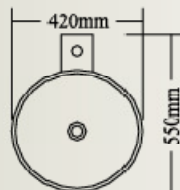

Item No. 4404C

Bowl code: **AG0204C**

Ensemble: W420 x L530 x H490 mm

Item No. M3500

Ensemble: W585 x L900 mm

Item No. M2800

Ensemble: ϕ 660 mm

*Different match makes
you more than
different.*

Item No. 4504

Bowl code: **AG0204**

Ensemble: W500 x L520 x H265 mm

Item No. 48H02

Bowl code: **AG0202**

Ensemble: W420 x L550 x H440 mm

*The 3 horizontal bars are adjustable,
also comes 3 different dimensions
in this product.*