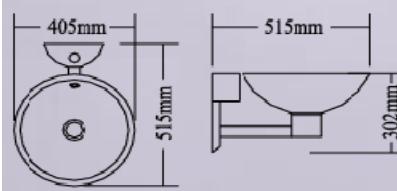

Ensemble: W700 x L600 x H450 mm

Item No. AS6003

Ensemble: W600 x L560 x H450 mm

High quality in every set is over your expectations.

Item No. AS6402

Ensemble: W730 x L450 x H165 mm

Item No. AS52

Ensemble: W405 x L515 x H302 mm

Stainless material keeps it bright and clean.

Item No. AS55

Ensemble: W455 x L455 x H145 mm

Item No. AS49

Ensemble: W420 x L520 x H475 mm

Item No. M2704
 Ensemble: ϕ 660 mm

Item No. 6713-P15
 Bowl code: **P15**
 Ensemble: W785 x L535 x H865 mm