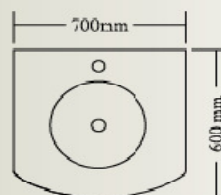

Item No. 7100

Ensemble: W700 x L600 x H450 mm