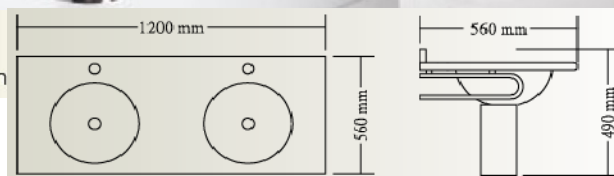

Ensemble: W600 x L585 mm

Item No. 1400

Ensemble: W1400 x L600 x H450 mm

Item No. 530204

Bowl code: **AG0204**

Ensemble: W520 x L530 x H875 mm

Item No. 1203 Serial

Ensemble: W1200 x L560 x H490 mm