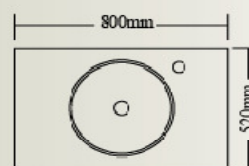

Item No. 6501-3

Bowl code: **AG0200-3**

Ensemble: W600 x L500 x H480 mm

Item No. 6500-1

Bowl code: **AG0200**

Ensemble: W600 x L500 x H480 mm

Item No. 6503-4

Bowl code: **AG0203-4**

Ensemble: W600 x L500 x H480 mm

Item No. 6102

Bowl code: **AG0202**

Ensemble: W600 x L560 x H450 mm

Item No. 6104

Bowl code: **AG0204**

Ensemble: W600 x L560 x H450 mm

Item No. M2800

Ensemble: ϕ 660 mm

Item No. 99F0214

Bowl code: **AG0214**

Ensemble: W500 x L500 x H880 mm

Item No. M9012

Ensemble:
W545 x L128 x H745 mm

Item No. 97F0203C

Bowl code: **AG0203C**

Ensemble: W300 x L520 x H910 mm

Item No. 98F0206

Bowl code: **AG0206**

Ensemble: W800 x L520 x H910 mm

Item No. 91F51

Ensemble: W730 x L580 x H890 mm

Item No. 91F0204-1

Bowl code: **AG0204-1**