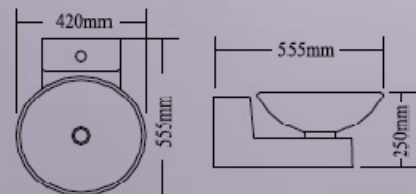

Bowl code: **AG0400**

Ensemble: W430 x L555 x H250 mm

*Synthetic marble makes it
solid and steady.*

Item No. 540201

Bowl code: **AG0201**

Ensemble: W420 x L555 x H250 mm

Item No. 48H14

Bowl code: **AG0214**

Ensemble: W420 x L550 x H440 mm

Item No. 510400

Bowl code: **AG0400**

Ensemble: W430 x L525 x H286 mm

*te sanitary ware
top choice.*

Item No. 4303

Bowl code: **AG0203**

Ensemble: W445 x L520 x H185 mm