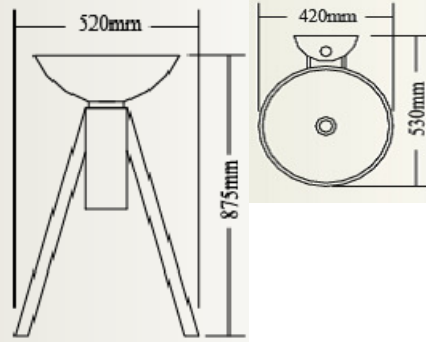

Item No. M1601
 Ensemble: W360 x L990 mm

Item No. 6803C
 Bowl code: **AG0203C**
 Ensemble: W800 x L450 x H865 mm

Item No. M3100

Ensemble: W600 x L585 mm

Item No. 1400

Ensemble: W1400 x L600 x H450 mm

Item No. M3100

Ensemble: W600 x L585 mm

Item No. 1400

Ensemble: W1400 x L600 x H450 mm

Item No. 530204

Bowl code: **AG0204**

Ensemble: W520 x L530 x H875 mm

Item No. 1203 Serial

Ensemble: W1200 x L560 x H490 mm

Item No. 6501-3

Bowl code: **AG0200-3**

Ensemble: W600 x L500 x H480 mm

Item No. 6500-1

Bowl code: **AG0200**

Ensemble: W600 x L500 x H480 mm

Item No. 6503-4

Bowl code: **AG0203-4**

Ensemble: W600 x L500 x H480 mm

Item No. 6102

Bowl code: **AG0202**

Ensemble: W600 x L560 x H450 mm

Item No. 6104

Bowl code: **AG0204**

Ensemble: W600 x L560 x H450 mm

Item No. M2800