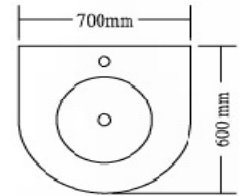

Item No. 7202

Ensemble: W700 x L600 x H450 mm