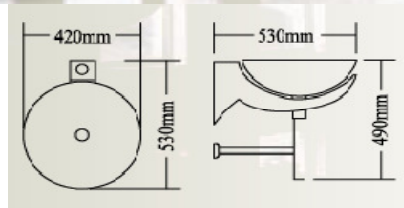

Ensemble: W420 x L550 x H440 mm

Item No. 510400

Bowl code: **AG0400**

Ensemble: W430 x L525 x H286 mm

*te sanitary ware
top choice.*

Item No. 4303

Bowl code: **AG0203**

Ensemble: W445 x L520 x H185 mm

Bowl code: **AG0204-7**

Ensemble: W420 x L440 x H440 mm

Item No. 4804-6

Bowl code: **AG0204-6**

Ensemble: W420 x L440 x H440 mm

Item No. 4808

Bowl code: **AG0208**

Ensemble: W420 x L440 x H440 mm

Item No. 4404C

Bowl code: **AG0204C**

Ensemble: W420 x L530 x H490 mm

Item No. M3500

Ensemble: W585 x L900 mm

Item No. M2800

Ensemble: ϕ 660 mm

*Different match makes
you more than
different.*