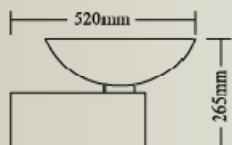

Item No. 4404C

Bowl code: **AG0204C**

Ensemble: W420 x L530 x H490 mm

Item No. M3500

Ensemble: W585 x L900 mm

Item No. M2800

Ensemble: ϕ 660 mm

*Different match makes
you more than
different.*

Item No. 4504

Bowl code: **AG0204**

Ensemble: W500 x L520 x H265 mm

Item No. 48H02

Bowl code: **AG0202**

Ensemble: W420 x L550 x H440 mm

*The 3 horizontal bars are adjustable,
also comes 3 different dimensions
in this product.*