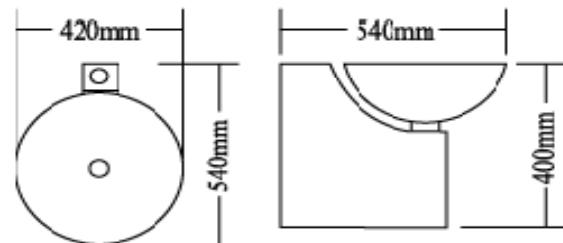

Item No. 4404C

Bowl code: **AG0204C**

Ensemble: W420 x L530 x H490 mm

Item No. M3500

Ensemble: W585 x L900 mm

Item No. M2800

Ensemble: ϕ 660 mm

*Different match makes
you more than
different.*

Item No. 4504

Bowl code: **AG0204**

Ensemble: W500 x L520 x H265 mm

Item No. 48H02

Bowl code: **AG0202**

Ensemble: W420 x L550 x H440 mm

*The 3 horizontal bars are adjustable,
also comes 3 different dimensions
in this product.*

Item No. 4604-1

Bowl code: **AG0204-1**

Ensemble: W420 x L540 x H850 mm

*Creation meets
imagination.*

Item No. 4903-1

Bowl code: **AG0203-1**

Ensemble: W420 x L540 x H400 mm

Space-saving design does you the most effective use of bathroom.

Item No. M1001-2

Ensemble: W400 x L140 x H800 mm

Item No. 6300

Ensemble: W800 x L520 x H410 mm

Item No. 4215-5

Bowl code: **AG0215-5**

Ensemble: W420 x L540 x H420 mm

Item No. M2100