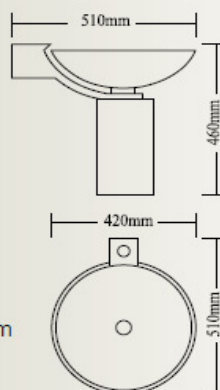

Ensemble: W420 x L550 x H440 mm

Item No. 510400

Bowl code: **AG0400**

Ensemble: W430 x L525 x H286 mm

*te sanitary ware
top choice.*

Item No. 4303

Bowl code: **AG0203**

Ensemble: W445 x L520 x H185 mm

Seashell surface brings out your unique taste.

Item No. 4104-9

Bowl code: **AG0204-9**

Ensemble: W420 x L500 x D530 mm

Item No. 4107

Bowl code: **AG0207**

Ensemble: W420 x L510 x H460 mm

Item No. 4804-7

Bowl code: **AG0204-7**

Ensemble: W420 x L440 x H440 mm

Item No. 4804-6

Bowl code: **AG0204-6**

Ensemble: W420 x L440 x H440 mm

Item No. 4808

Bowl code: **AG0208**

Ensemble: W420 x L440 x H440 mm

Item No. 4404C

Bowl code: **AG0204C**

Ensemble: W420 x L530 x H490 mm

Item No. M3500

Ensemble: W585 x L900 mm

Item No. M2800

Ensemble: ϕ 660 mm

*Different match makes
you more than
different.*