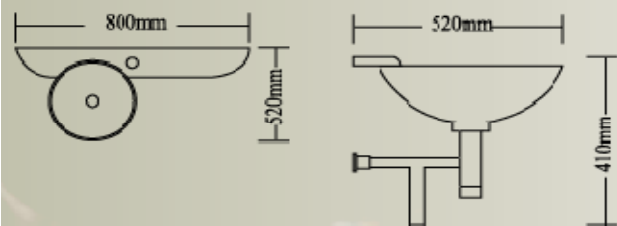

Item No. 4604-1

Bowl code: **AG0204-1**

Ensemble: W420 x L540 x H850 mm

*Creation meets
imagination.*

Item No. 4903-1

Bowl code: **AG0203-1**

Ensemble: W420 x L540 x H400 mm

Space-saving design does you the most effective use of bathroom.

Item No. M1001-2

Ensemble: W400 x L140 x H800 mm

Item No. 6300

Ensemble: W800 x L520 x H410 mm

Item No. 4215-5

Bowl code: **AG0215-5**

Ensemble: W420 x L540 x H420 mm

Item No. M2100