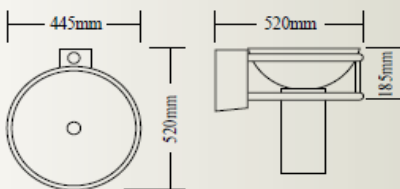

Bowl code: **AG0400**

Ensemble: W430 x L555 x H250 mm

*Synthetic marble makes it
solid and steady.*

Item No. 540201

Bowl code: **AG0201**

Ensemble: W420 x L555 x H250 mm

Item No. 48H14

Bowl code: **AG0214**

Ensemble: W420 x L550 x H440 mm

Item No. 510400

Bowl code: **AG0400**

Ensemble: W430 x L525 x H286 mm

*te sanitary ware
top choice.*

Item No. 4303

Bowl code: **AG0203**

Ensemble: W445 x L520 x H185 mm