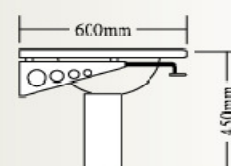

Item No. 7100

Ensemble: W700 x L600 x H450 mm