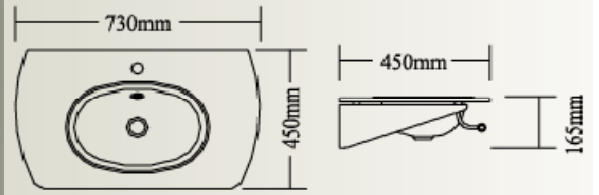

Ensemble: W700 x L600 x H450 mm

Item No. AS6003

Ensemble: W600 x L560 x H450 mm

High quality in every set is over your expectations.

Item No. AS6402

Ensemble: W730 x L450 x H165 mm

Item No. AS52

Ensemble: W405 x L515 x H302 mm

Stainless material keeps it bright and clean.

Item No. AS55

Ensemble: W455 x L455 x H145 mm

Item No. AS49

Ensemble: W420 x L520 x H475 mm

Item No. M2704
 Ensemble: ϕ 660 mm

Item No. 6713-P15
 Bowl code: **P15**
 Ensemble: W785 x L535 x H865 mm