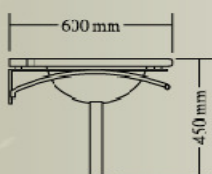

Stainless material keeps it bright and clean.

Item No. AS55

Ensemble: W455 x L455 x H145 mm

Item No. AS49

Ensemble: W420 x L520 x H475 mm

Item No. M2704
 Ensemble: ϕ 660 mm

Item No. 6713-P15
 Bowl code: **P15**
 Ensemble: W785 x L535 x H865 mm

Item No. M1601
 Ensemble: W360 x L990 mm

Item No. 6803C
 Bowl code: **AG0203C**
 Ensemble: W800 x L450 x H865 mm

Item No. M3100

Ensemble: W600 x L585 mm

Item No. 1400

Ensemble: W1400 x L600 x H450 mm

Item No. M3100

Ensemble: W600 x L585 mm

Item No. 1400

Ensemble: W1400 x L600 x H450 mm

Item No. 530204

Bowl code: **AG0204**

Ensemble: W520 x L530 x H875 mm

Item No. 1203 Serial

Ensemble: W1200 x L560 x H490 mm