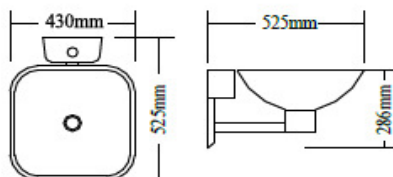

Bowl code: **AG0400**

Ensemble: W430 x L555 x H250 mm

*Synthetic marble makes it
solid and steady.*

Item No. 540201

Bowl code: **AG0201**

Ensemble: W420 x L555 x H250 mm

Item No. 48H14

Bowl code: **AG0214**

Ensemble: W420 x L550 x H440 mm

Item No. 510400

Bowl code: **AG0400**

Ensemble: W430 x L525 x H286 mm

*te sanitary ware
top choice.*

Item No. 4303

Bowl code: **AG0203**

Ensemble: W445 x L520 x H185 mm