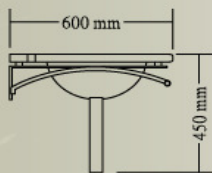

Stainless material keeps it bright and clean.

Item No. AS55

Ensemble: W455 x L455 x H145 mm

Item No. AS49

Ensemble: W420 x L520 x H475 mm

Item No. M2704
 Ensemble: ϕ 660 mm

Item No. 6713-P15
 Bowl code: **P15**
 Ensemble: W785 x L535 x H865 mm

Item No. M1601
 Ensemble: W360 x L990 mm

Item No. 6803C
 Bowl code: **AG0203C**
 Ensemble: W800 x L450 x H865 mm

Item No. M3100

Ensemble: W600 x L585 mm

Item No. 1400

Ensemble: W1400 x L600 x H450 mm

Item No. M3100

Ensemble: W600 x L585 mm

Item No. 1400

Ensemble: W1400 x L600 x H450 mm

Item No. 530204

Bowl code: **AG0204**

Ensemble: W520 x L530 x H875 mm

Item No. 1203 Serial

Ensemble: W1200 x L560 x H490 mm