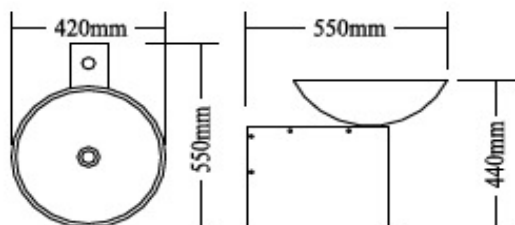

Bowl code: **AG0400**

Ensemble: W430 x L555 x H250 mm

*Synthetic marble makes it
solid and steady.*

Item No. 540201

Bowl code: **AG0201**

Ensemble: W420 x L555 x H250 mm

Item No. 48H14

Bowl code: **AG0214**

Ensemble: W420 x L550 x H440 mm

Item No. 510400

Bowl code: **AG0400**

Ensemble: W430 x L525 x H286 mm

*te sanitary ware
top choice.*

Item No. 4303

Bowl code: **AG0203**

Ensemble: W445 x L520 x H185 mm