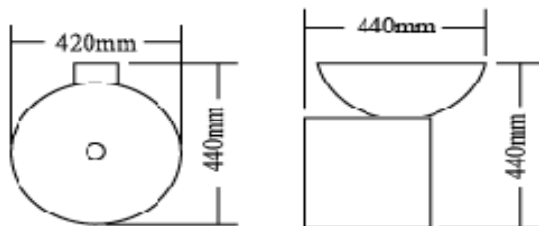

Ensemble: W420 x L550 x H440 mm

Item No. 510400

Bowl code: **AG0400**

Ensemble: W430 x L525 x H286 mm

*te sanitary ware
top choice.*

Item No. 4303

Bowl code: **AG0203**

Ensemble: W445 x L520 x H185 mm

Seashell surface brings out your unique taste.

Item No. 4104-9

Bowl code: **AG0204-9**

Ensemble: W420 x L500 x D530 mm

Item No. 4107

Bowl code: **AG0207**

Ensemble: W420 x L510 x H460 mm

Item No. 4804-7

Bowl code: **AG0204-7**

Ensemble: W420 x L440 x H440 mm

Item No. 4804-6

Bowl code: **AG0204-6**

Ensemble: W420 x L440 x H440 mm

Item No. 4808

Bowl code: **AG0208**

Ensemble: W420 x L440 x H440 mm

Item No. 4404C

Bowl code: **AG0204C**

Ensemble: W420 x L530 x H490 mm

Item No. M3500

Ensemble: W585 x L900 mm

Item No. M2800

Ensemble: ϕ 660 mm

*Different match makes
you more than
different.*