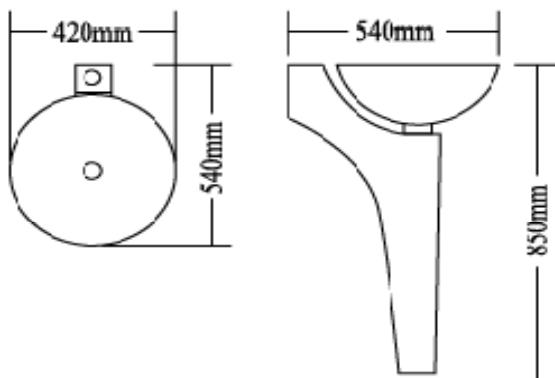

Item No. 4404C

Bowl code: **AG0204C**

Ensemble: W420 x L530 x H490 mm

Item No. M3500

Ensemble: W585 x L900 mm

Item No. M2800

Ensemble: ϕ 660 mm

*Different match makes
you more than
different.*

Item No. 4504

Bowl code: **AG0204**

Ensemble: W500 x L520 x H265 mm

Item No. 48H02

Bowl code: **AG0202**

Ensemble: W420 x L550 x H440 mm

*The 3 horizontal bars are adjustable,
also comes 3 different dimensions
in this product.*

Item No. M1001-3

Ensemble: W400 x L140 x H1600 mm

Item No. M1001-2

Ensemble: W400 x L140 x H1800 mm

Item No. M1001-1

Ensemble: W400 x L140 x H600 mm

Item No. M1009

Ensemble: W650 x L135 x H690 mm

Item No. 4604-1

Bowl code: **AG0204-1**

Ensemble: W420 x L540 x H850 mm

*Creation meets
imagination.*

Item No. 4903-1

Bowl code: **AG0203-1**

Ensemble: W420 x L540 x H400 mm

Space-saving design does you the most effective use of bathroom.