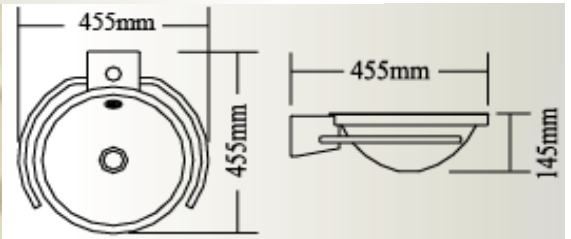

Ensemble: W700 x L600 x H450 mm

Item No. AS6003

Ensemble: W600 x L560 x H450 mm

High quality in every set is over your expectations.

Item No. AS6402

Ensemble: W730 x L450 x H165 mm

Item No. AS52

Ensemble: W405 x L515 x H302 mm

Stainless material keeps it bright and clean.

Item No. AS55

Ensemble: W455 x L455 x H145 mm

Item No. AS49

Ensemble: W420 x L520 x H475 mm

Item No. M2704
 Ensemble: ϕ 660 mm

Item No. 6713-P15
 Bowl code: **P15**
 Ensemble: W785 x L535 x H865 mm