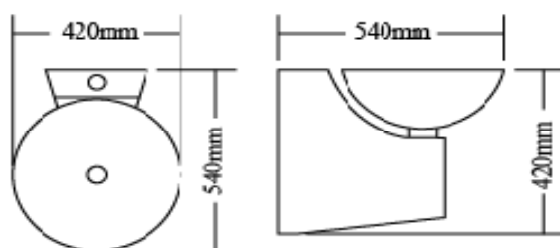

Item No. 4504

Bowl code: **AG0204**

Ensemble: W500 x L520 x H265 mm

Item No. 48H02

Bowl code: **AG0202**

Ensemble: W420 x L550 x H440 mm

*The 3 horizontal bars are adjustable,
also comes 3 different dimensions
in this product.*

Item No. 4604-1

Bowl code: **AG0204-1**

Ensemble: W420 x L540 x H850 mm

*Creation meets
imagination.*

Item No. 4903-1

Bowl code: **AG0203-1**

Ensemble: W420 x L540 x H400 mm

Space-saving design does you the most effective use of bathroom.

Item No. M1001-2

Ensemble: W400 x L140 x H800 mm

Item No. 6300

Ensemble: W800 x L520 x H410 mm

Item No. 4215-5

Bowl code: **AG0215-5**

Ensemble: W420 x L540 x H420 mm

Item No. M2100