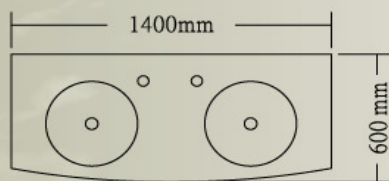

Item No. M1601
 Ensemble: W360 x L990 mm

Item No. 6803C
 Bowl code: **AG0203C**
 Ensemble: W800 x L450 x H865 mm

Item No. M3100

Ensemble: W600 x L585 mm

Item No. 1400

Ensemble: W1400 x L600 x H450 mm

Item No. M3100