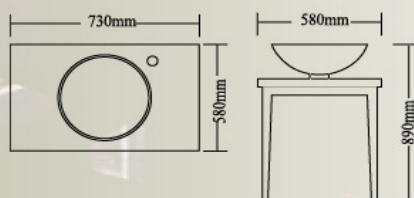

Item No. 91F0204-1

Bowl code: **AG0204-1**

Ensemble:

W730 x L580 x H890 mm