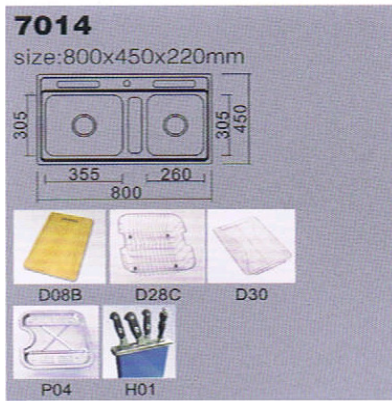

size:770X485X240mm

D08C

D28E

P06

H01

7009

size: 880x485x240mm

D08C

size: 820x435x240mm

D28B

D08

P05

H01

7012

size:800x440x240mm

D28C

D09

P04

7013

size:840X440X240mm

D28B

D09

P05

H01

7020
size: 1000x440x240mm

D28C D09 P04 H01

7018

size: 920x440x240mm

ACESSORIOS

F01 **F02** **A06 (φ 140mm)** **A07 (φ 110mm)** **A13 (φ 140mm)**

A10 (φ 140mm) **A04 (φ 110mm)** **A01 (φ 110mm)** **A14 (φ 63mm)** **A15 (φ 63mm)** **B09**