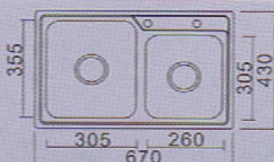

7001

size: 670x430x220mm

D08