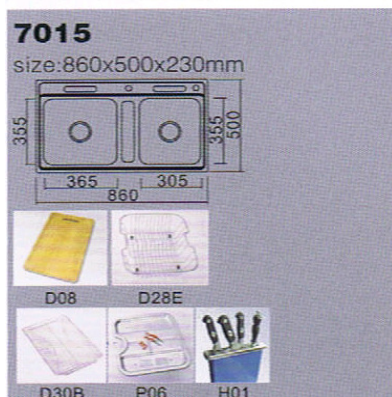

size:770X485X240mm

D08C

D28E

P06

H01

7009

size: 880x485x240mm

D08C

size: 820x435x240mm

D28B

D08

P05

H01

7012

size:800x440x240mm

D28C

D09

P04

7013

size:840X440X240mm

D28B

D09

P05

H01

7020
size: 1000x440x240mm

D28C D09 P04 H01

7018

size: 920x440x240mm

ACESSORIOS

F01 **F02** **A06 (φ 140mm)** **A07 (φ 110mm)** **A13 (φ 140mm)**

A10 (φ 140mm) **A04 (φ 110mm)** **A01 (φ 110mm)** **A14 (φ 63mm)** **A15 (φ 63mm)** **B09**