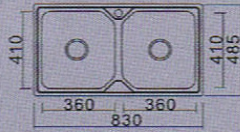

size: 820x435x240mm

D28B

D08

P05

H01

7012

size:800x440x240mm

D28C

D09

P04

7013

size:840X440X240mm

D28B

D09

P05

H01

7016

size: 830x485x240mm

D29

D08C

7021

size: 830x485x240mm

D29

D08C

7020
size: 1000x440x240mm

D28C D09 P04 H01

7018

size: 920x440x240mm

ACESSORIOS

F01 **F02** **A06 (φ 140mm)** **A07 (φ 110mm)** **A13 (φ 140mm)**

A10 (φ 140mm) **A04 (φ 110mm)** **A01 (φ 110mm)** **A14 (φ 63mm)** **A15 (φ 63mm)** **B09**